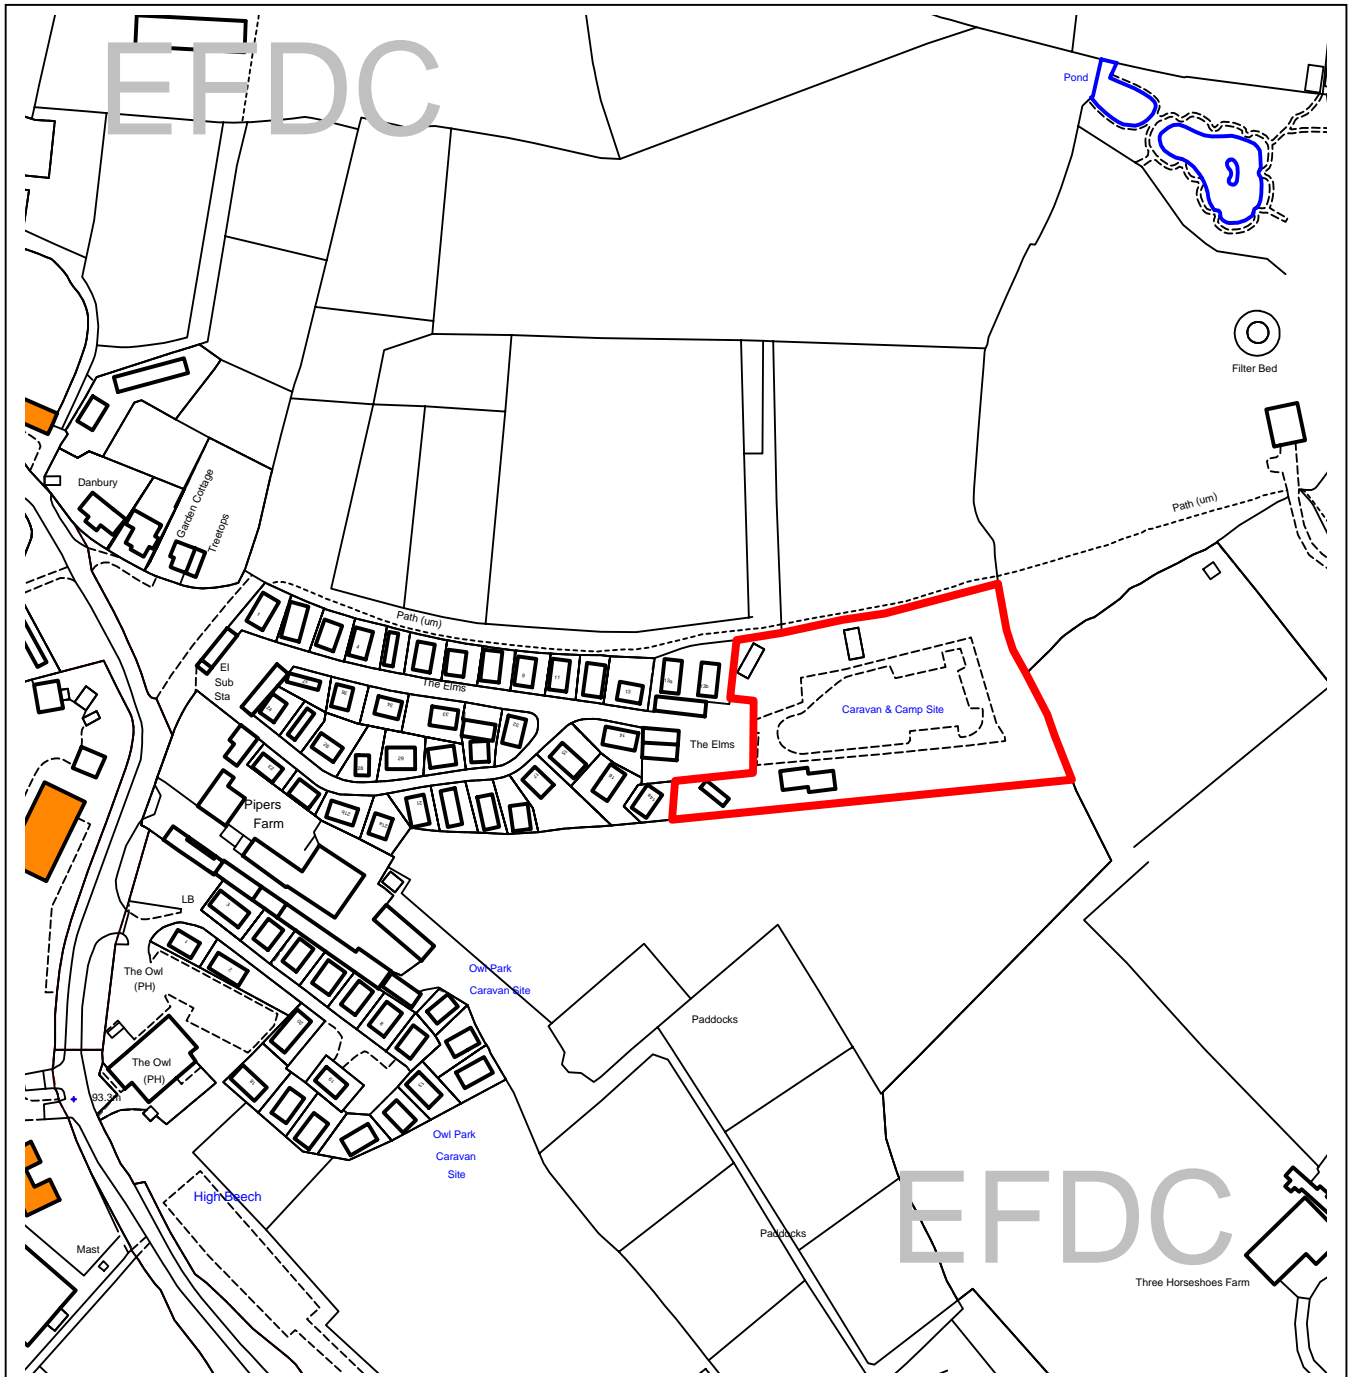

Epping Forest District Council

Area Planning Sub-Committee West

The material contained in this plot has been reproduced from an Ordnance Survey map with the permission of the Controller of Her Majesty's Stationery. (c) Crown Copyright. Unauthorised reproduction infringes Crown Copyright and may lead to prosecution or civil proceedings.

EFDC licence No.100018534

Agenda Item Number:	2
Application Number:	EPF/1753/09
Site Name:	The Elms Caravan Site, Lippitts Hill Waltham Abbey, IG10 4AL
Scale of Plot:	1/2500